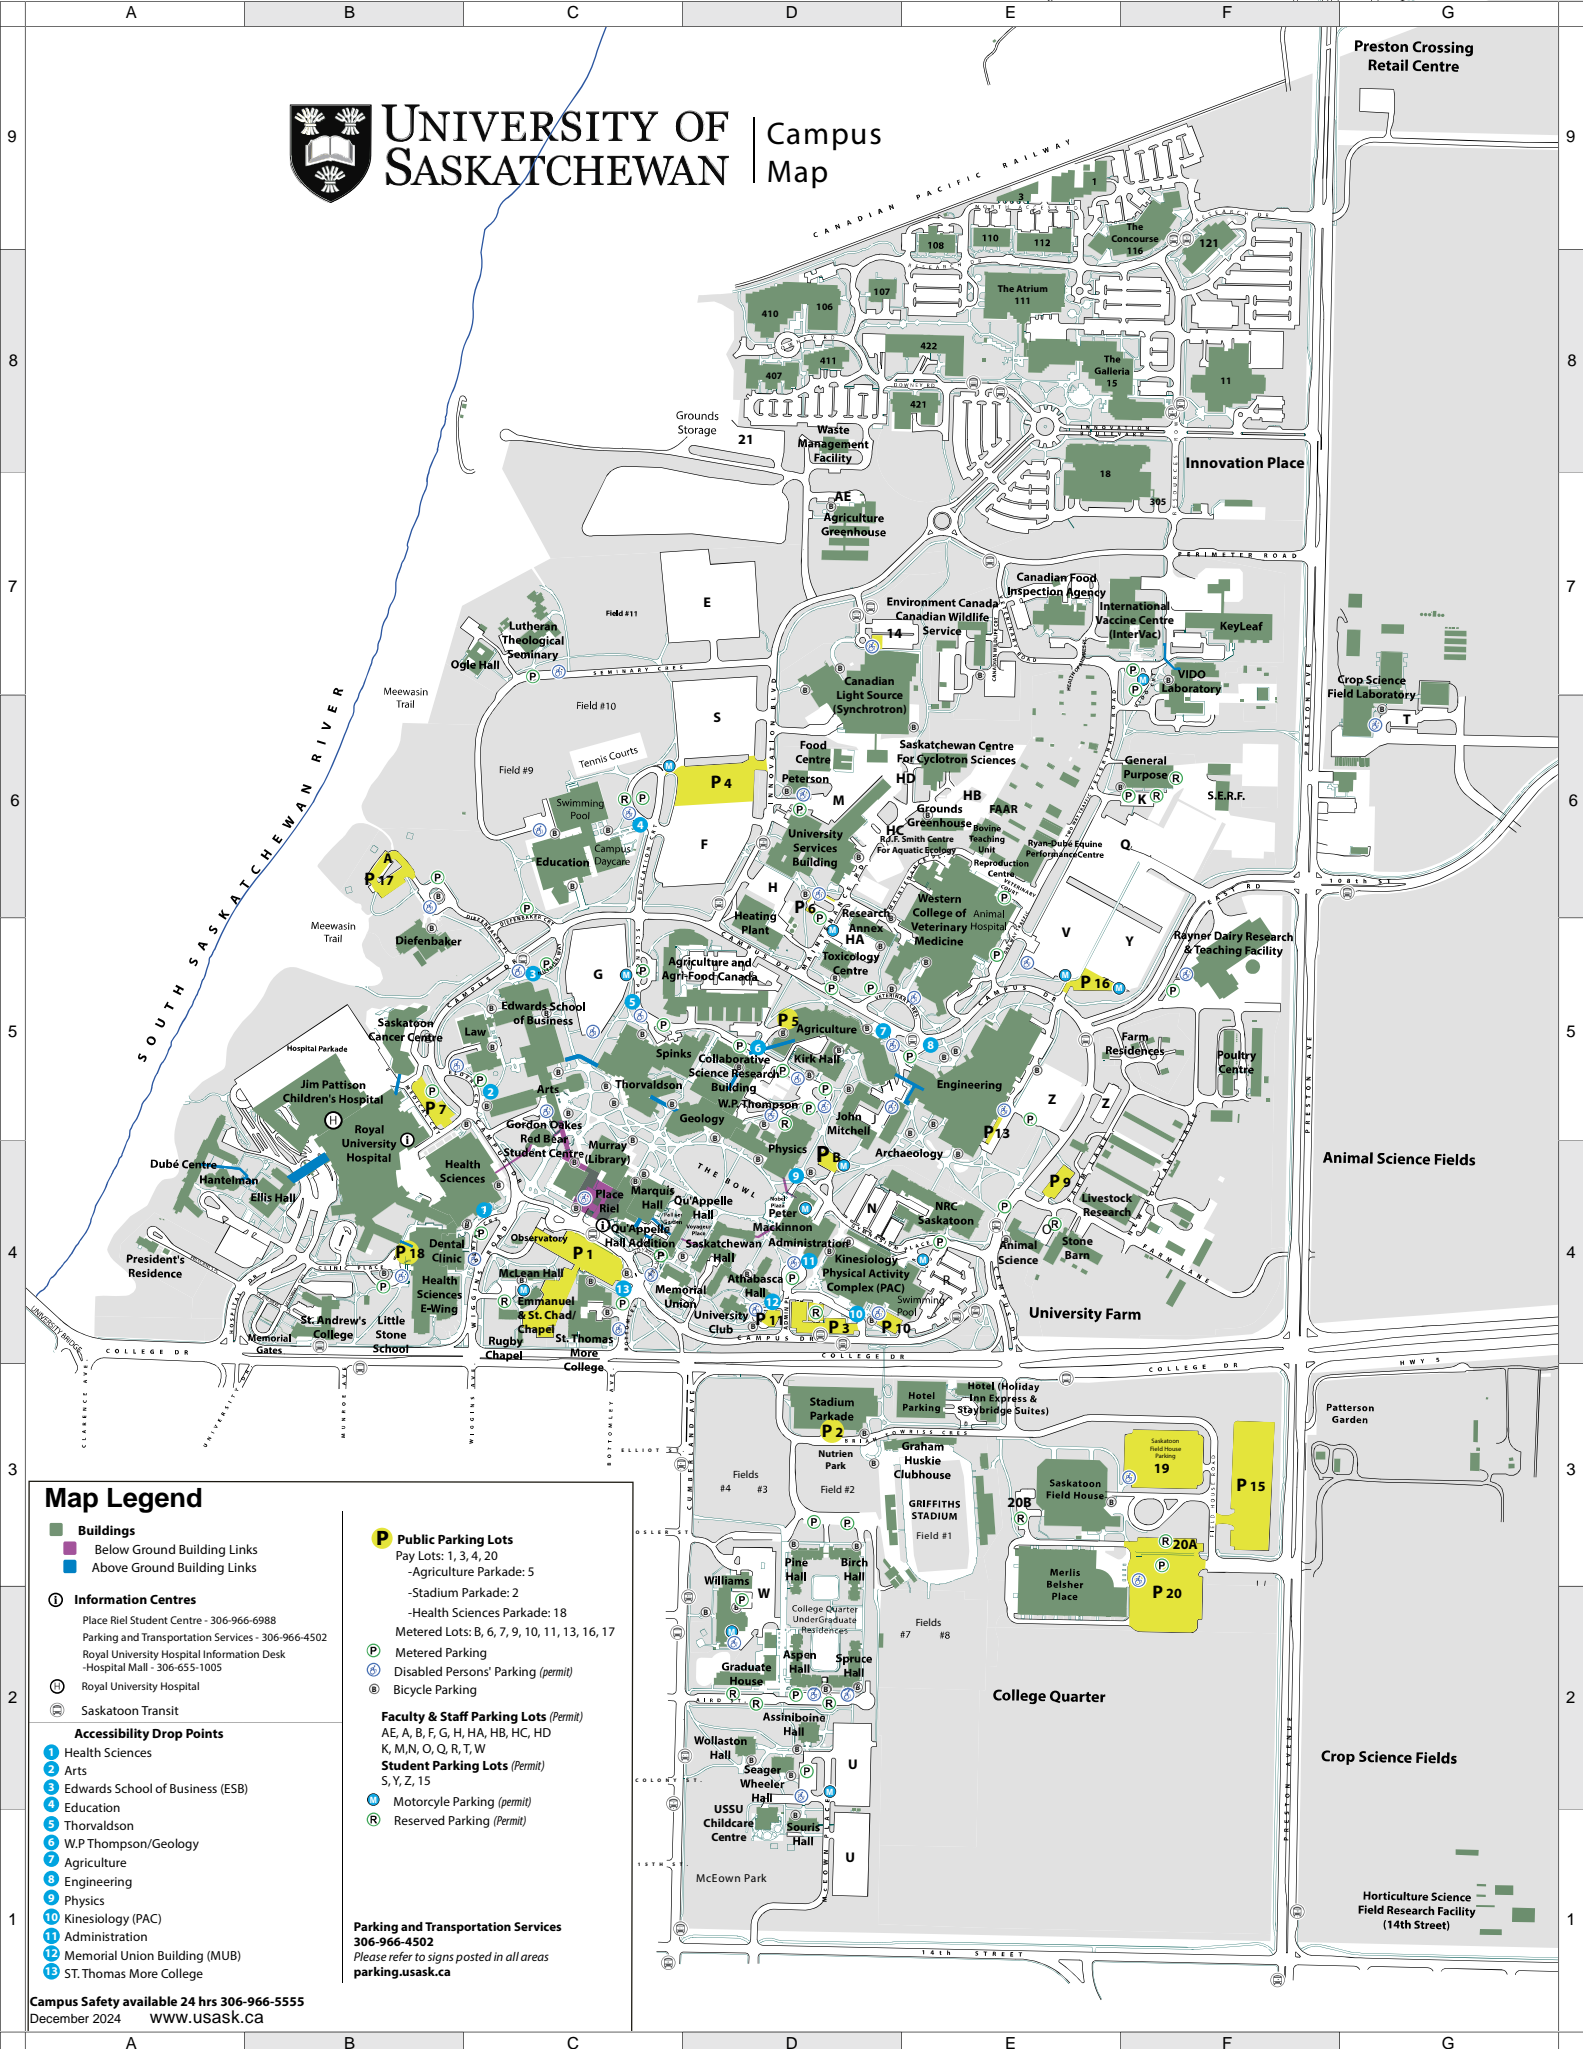

UNIVERSITY OF SASKATCHEWAN

Campus Map

Map Legend

- Buildings
- Below Ground Building Links
- Above Ground Building Links
- Information Centres**
 - Place Riel Student Centre - 306-966-6988
 - Parking and Transportation Services - 306-966-4502
 - Royal University Hospital Information Desk - Hospital Mall - 306-655-1005
 - Royal University Hospital
 - Saskatoon Transit
- Accessibility Drop Points**
 - 1 Health Sciences
 - 2 Arts
 - 3 Edwards School of Business (ESB)
 - 4 Education
 - 5 Thorvaldson
 - 6 W.P. Thompson/Geology
 - 7 Agriculture
 - 8 Engineering
 - 9 Physics
 - 10 Kinesiology (PAC)
 - 11 Administration
 - 12 Memorial Union Building (MUB)
 - 13 ST. Thomas More College

- Public Parking Lots**
 - Pay Lots: 1, 3, 4, 20
 - Agriculture Parkade: 5
 - Stadium Parkade: 2
 - Health Sciences Parkade: 18
 - Metered Lots: B, 6, 7, 9, 10, 11, 13, 16, 17
 - Metered Parking**
 - Disabled Persons' Parking (permit)
 - Bicycle Parking
 - Faculty & Staff Parking Lots (Permit)**
 - AE, A, B, F, G, H, HA, HB, HC, HD
 - K, M, N, O, Q, R, T, W
 - Student Parking Lots (Permit)**
 - S, Y, Z, 15
 - Motorcycle Parking (Permit)**
 - Reserved Parking (Permit)**
- Parking and Transportation Services**
306-966-4502
Please refer to signs posted in all areas
parking.usask.ca

Campus Safety available 24 hrs 306-966-5555
December 2024 www.usask.ca